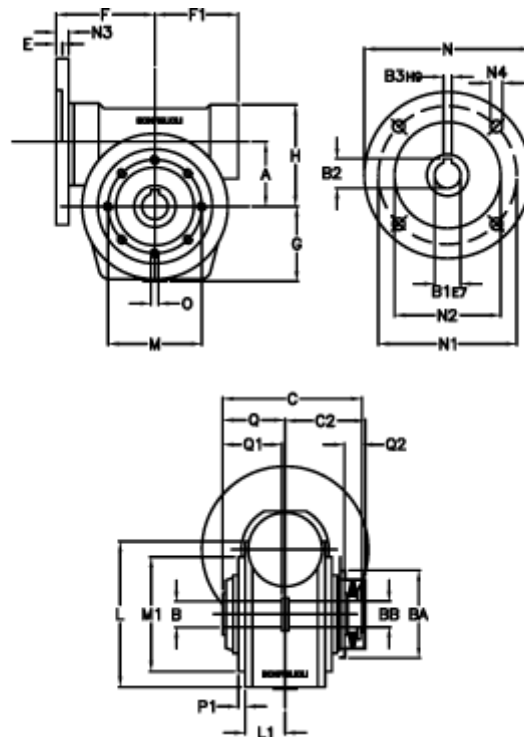

Data Sheet

Article number: 390204906072736
 Description: Worm Gear with Torque Limiter
 VF 49-L2-P-60 P71B5

Measures

a = 49.50	C2 = 63,5	L1 = 36.8	O = M6x8
B = 25	Description = VF 49P-xx-71B5	m = 94	P1 = 2.5
B1 E7 = 14	E = 3.0	M1 = 68	Q = 51.0
B2 = 16.3	F = 70	N = 160	Q1 = 41
B3 H9 = 5	F1 = 63	N1 = 130	Q2 = 15
BA = 63	g = 56	N2 = 110	
BB H7 = 14	H = 80.0	N3 = 10.5	
C = 105	L = 107.5	N4 = 9,5	